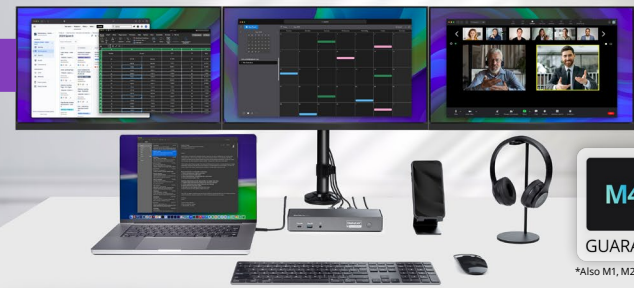

Apple M Series Docking Station & Accessory Finder

Expand the connectivity capabilities of MacBook Pro and MacBook Air

	 MacBook Air / MacBook Pro M4/M3	 MacBook Pro All M Series Pro & Max Chips	 MacBook Air / MacBook Pro M1/M2
Maximum External Displays	High Performance Docking Stations Easy Driverless setup, and high performance video output utilizing your GPU's capabilities		
	TB4CDOCK or TB3CDK2DH	TB4CDOCK or TB3CDK2DH	TB4CDOCK or TB3CDK2DH
 (M3 MacBook Air / Pro must be in clamshell mode)	TB4CDOCK or TB3CDK2DH	TB4CDOCK or TB3CDK2DH	Use a universal compatibility dock for dual external displays (see table below)
	Universal Compatibility Docking Stations Universal Docks to enable dual, triple or quad monitor setups (requires drivers)		
 (With built in display open/ active on MacBook Air M3)	DK30C2DPEP	Thunderbolt docks are recommended to maximize performance (see above).	DK30C2DPEP
	DK31C3HDPD	DK31C3HDPD Learn more	DK31C3HDPD
	DK31C4DPPD	DK31C4DPPD Learn more	DK31C4DPPD
	USB-C Multiport Adapters or Thunderbolt Display Adapters		
	127B-USBC-MULTIPORT	127B-USBC-MULTIPORT	127B-USBC-MULTIPORT
	102B-USBC-MULTIPORT	TB3DKM2HDL or TB3DKM2DPL	102B-USBC-MULTIPORT
 Video Adapter (M3 MacBook Air / Pro must be in clamshell mode)	 TB32DP14 (DisplayPort) TB32HD24K60 (HDMI)	 TB32DP14 (DisplayPort) TB32HD24K60 (HDMI)	109B-USBC-HDMI

Cables & Other Accessories

Single Monitor Display Adapters / Cables

High Performance and Direct Cable Connection. With support for up to 8K resolutions or High Refresh Rates.

CDP2DP146B
USB-C to DisplayPort 1.4