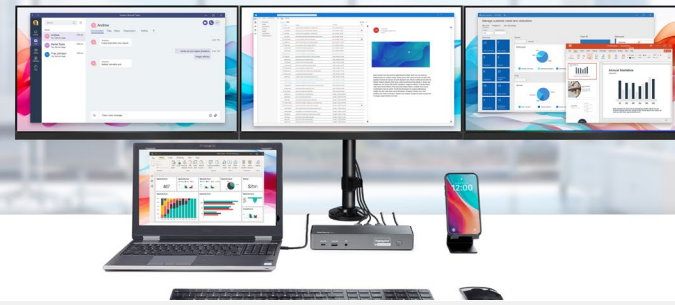

Universal Compatibility Docking Stations

Why StarTech.com

Included Power Supply is rated to provided full power to all ports and laptop charging without sharing or throttling.

Lock Slots (k-slots) for device security preventing dock and other lockable attached workstation equipment from being removed.

StarTech.com Connectivity Tools. MAC Address Pass-through, WiFi Auto Switching, Windows Layout, USB Event Monitoring (Windows only).

Guaranteed Compatibility

- Universal Compatibility with Windows Laptops, MacBook Laptops, and Chromebooks.
- Enable Multiple Displays on MacBook Air / Pro with Apple M Series Chips.

StarTech.com Connectivity Tools. MAC Address Pass-through, WiFi Auto Switching, Windows Layout, USB Event Monitoring (Windows only).

High Performance Docks

- Utilizes GPU Performance
- Ideal for demanding and graphic intensive applications without the need for software or compressing video.
- Driverless ensures easy deployment.