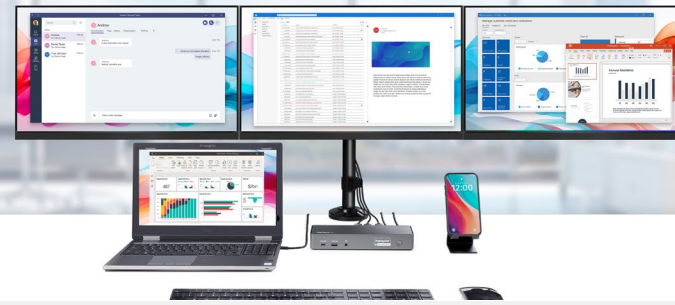

Universal Compatibility Docking Stations

Why StarTech.com

Included Power Supply is rated to provide full power to all ports and laptop charging without sharing or throttling.

Lock Slots (k-slots) for device security preventing dock and other lockable attached workstation equipment from being removed.

StarTech.com Connectivity Tools. MAC Address Pass-through, WiFi Auto Switching, Windows Layout, USB Event Monitoring (Windows only).

Guaranteed Compatibility

- Universal Compatibility with Windows Laptops, MacBook Laptops, and Chromebooks.
- Enable Multiple Displays on MacBook Air / Pro with Apple M Series Chips.

StarTech.com Connectivity Tools. MAC Address Pass-through, WiFi Auto Switching, Windows Layout, USB Event Monitoring (Windows only).

High Performance Docks

- Utilizes GPU Performance
- Ideal for demanding and graphic intensive applications without the need for software or compressing video.
- Driverless ensures easy deployment.