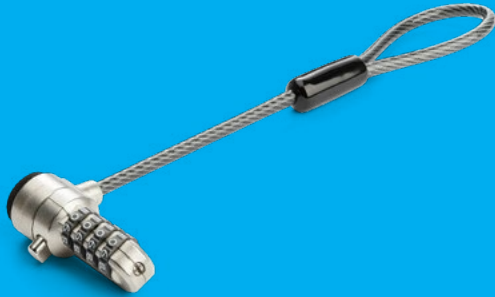

Laptop Locks

Deter theft by locking devices with lock slots to workstation anchor points. Unique keys and combination locks provide added security.

Three Security Slot Types

There are three main lock slot types: Kensington K-Slot/T-Bar, Nano, and Noble Wedge. Choose a compatible cable to secure your laptop or other devices such as monitors, docking stations, projectors, and drive enclosures.

Standard (K-Slot)

Original and most common type
(rectangular slot)

Nano

Newer and smaller type
(thin rectangular slot)

Noble Wedge

Newer and smaller type
(wedge slot)

Laptop Cable Lock Finder Grid

	Slot Type	Lock Style	Cable Length	Special Features	Part Number
	K-Slot	Keyed	6ft (2m)	-	LTLOCKKEY
	K-Slot	Combination	6ft (2m)	-	LTLOCK4D
	K-Slot	Combination	6ft (2m)	Self-Coiling	LTLOCK3DCOIL
	Nano	Keyed	6ft (2m)	-	NANOK-LAPTOP-LOCK
	Nano	Combination	6ft (2m)	-	LTLOCKNANO
	Wedge	Keyed	6ft (2m)	-	NBLWK-LAPTOP-LOCK
	Wedge	Combination	6ft (2m)	-	LTLOCKNBL
	Universal	Keyed	6ft (2m)	Removable 3-in-1 lock tips	LTULOCKKEY
	Universal	Combination	6ft (2m)	Removable 3-in-1 lock tips	LTULOCK4D
	Universal	Keyed	6ft (2m)	Fixed 3-in-1 lock tips	UNIVK-LAPTOP-LOCK
	Universal	Combination	6ft (2m)	Fixed 3-in-1 lock tips	UNIVC4D-LAPTOP-LOCK

Safeguard High Foot Traffic Zones Against Theft and Tampering

Laptop Cable Lock Expansion Loop -K-Slot
BRNCHLOCK

+

Laptop Cable Lock K-Slot/
Nano/Wedge -Key
LTULOCKKEY

+

Laptop Cable Lock
K-Slot/Nano/Wedge
LTULOCK4D

Cable Lock Expansion

This Laptop Cable Lock Expansion Loop works with your base laptop lock (LTULOCKKEY or LTULOCK4D), to add a 6" (15 cm) extension cable and lock-head that connects into devices with the Kensington K-Slot.