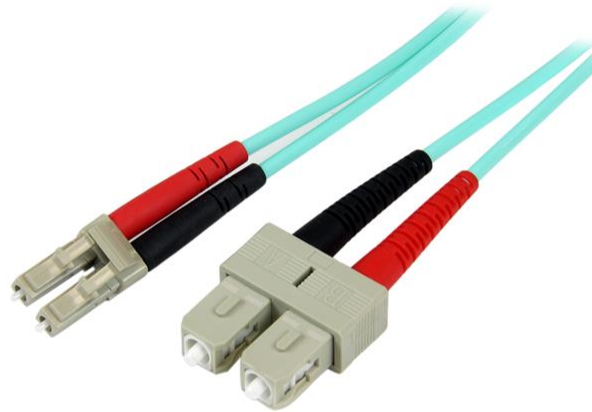

Fiber Optic Cable - 10 Gb Aqua - Multimode Duplex 50/125 - LSZH - LC/SC - 1 m

Product ID: A50FBLCSC1

Perfect for fiber cable runs between multiple backbone switches, hubs and routers as well as higher end networking equipment, this high speed 10 Gigabit Multimode Duplex Fiber Cable is terminated with LC and SC connectors, and is composed of 50/125 micron OM3 aqua fiber to deliver reliable data transfers at blinding speeds.

Suited for a broad range of environments, A50FBLCSC1 is housed in a flame retardant, LSZH (Low-Smoke, Zero-Halogen) cable jacket, taking safety to a new level by ensuring minimal smoke, toxicity and corrosion in the event of a fire – making it the best choice for a wide range of environments, including industrial settings, central offices and schools, as well as residential settings where building codes are a consideration.

Features

- Designed to be used in 10 Gb Ethernet applications
- Attenuation loss meets or exceeds industry standards

- A solution that is cost effective and supports longer distances
- A more durable cable design

Physical Characteristics

Color	Aqua
Cable Length	39.4 in [100 cm]
Diameter	3mm
Product Length	39.4 in [100.0 cm]
Product Width	0.0 in [0.0 mm]

Product Height	0.0 in [0.0 mm]
Weight of Product	0.9 oz [26.0 g]