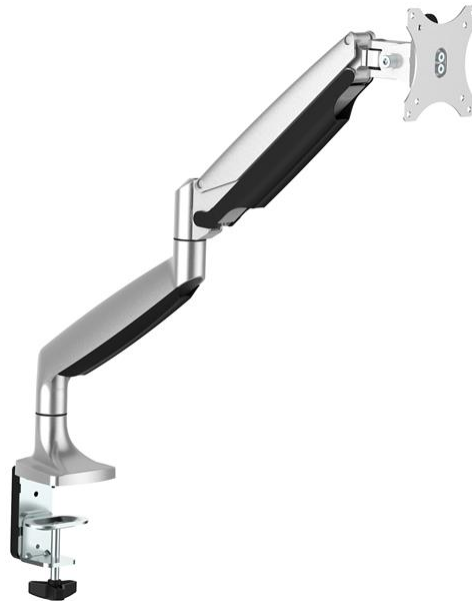

Single Desk-Mount Monitor Arm - Full Motion - Articulating - Silver

Product ID: ARMPIVOTHD

Free up space while creating a more comfortable and productive work environment. This desk-mount monitor arm makes it easy to mount your VESA mount (75x75, 100x100) display above your desk or table and adjust the height with one touch for ideal viewing. Its sleek silver finish enhances the aesthetics of your workspace.

This heavy-duty aluminum monitor arm helps you save space, by securely mounting a computer monitor from 13" to 34" in size and up to 19.9 lb. (9 kg) in weight. It's ideal for many different office applications, such as healthcare or financial settings, shared workspaces, or when you wish to show your display to clients or colleagues.

The single monitor arm provides one-touch height adjustment, with a gas-spring cylinder that makes it easy to raise or lower your display. Adjust the tension according to the weight of your monitor, so you can re-position the monitor height effortlessly. The monitor mount provides 13.1" (335 mm) of height adjustment.

Made of aluminum, the single monitor mount requires minimal assembly and is easy to install with the desk clamp or grommet mount. A detachable VESA mount panel makes it simple to attach or remove your monitor. Built-in cable management helps keep your cables organized.