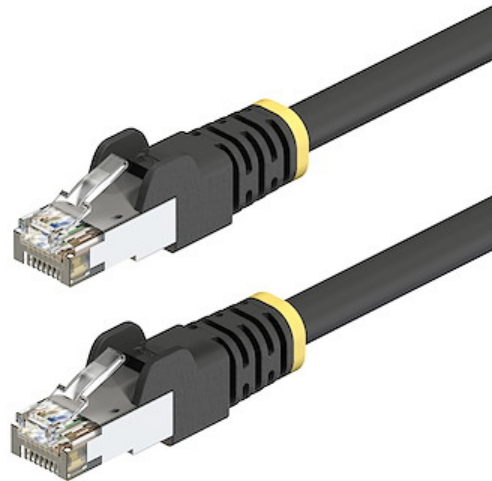

150ft Black Cat6A Outdoor Ethernet Cable, Snagless RJ45, S/FTP, 23AWG Pure Bare Copper, 500MHz, Shielded Outdoor Rated Patch Cord, UV Resistant

Product ID: C6APATCHUV150FTBK

Establish 10Gbps connectivity for outdoor networking equipment with this Shielded Snagless S/FTP Cat6A Outdoor Ethernet Cable. Built for exterior installations, it delivers high-speed data and power to switches, access points, IP cameras, and other outdoor devices.

The Cat6A Ethernet Cable features snagless 50-micron gold-plated connectors for a precise fit that minimizes wear and signal degradation. A CMX-rated outdoor jacket is designed to withstand exposure to sunlight and environmental elements, making it suitable for exterior runs and building-to-building connections where outdoor-rated cabling is required.

Our Snagless Cat6A Cables are designed for long-lasting performance. The 4-Pair Shielded and Foiled Twisted Pair (S/FTP) construction utilizes 23AWG pure bare copper wire for improved conductivity and low resistance, ensuring reliable transmission and minimal signal loss. Pure bare copper wiring offers consistent performance characteristics across different environments. Each pair is shielded in aluminum-mylar foil and tinned copper braid for enhanced EMI protection.

Ideal for exterior networking applications, this Shielded Cat6A patch cord supports 10GBASE-T performance and delivers up to 100W for PoE++ devices. It provides reliable connectivity and power to outdoor PoE switches, wireless access points, surveillance cameras, and other edge devices exposed to environmental conditions. Backward compatibility with Cat 6 and Cat 5/5e standards ensures seamless integration into existing copper networking infrastructure.