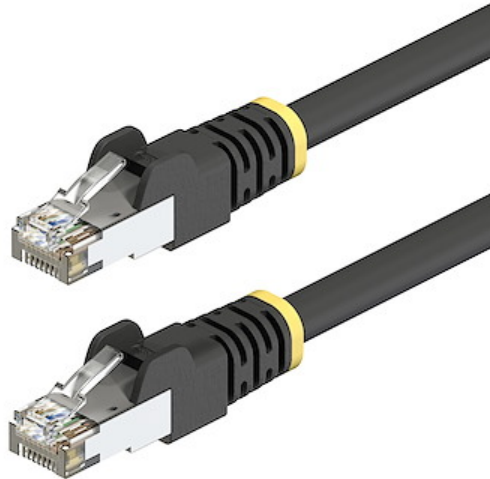

200ft Black Cat6A Outdoor Ethernet Cable, Snagless RJ45, S/FTP, 23AWG Pure Bare Copper, 500MHz, Shielded Outdoor Rated Patch Cord, UV Resistant

Product ID: C6APATCHUV200FTBK

Establish 10Gbps connectivity for outdoor networking equipment with this Shielded Snagless S/FTP Cat6A Outdoor Ethernet Cable. Built for exterior installations, it delivers high-speed data and power to switches, access points, IP cameras, and other outdoor devices.

The Cat6A Ethernet Cable features snagless 50-micron gold-plated connectors for a precise fit that minimizes wear and signal degradation. A CMX-rated outdoor jacket is designed to withstand exposure to sunlight and environmental elements, making it suitable for exterior runs and building-to-building connections where outdoor-rated cabling is required.

Our Snagless Cat6A Cables are designed for long-lasting performance. The 4-Pair Shielded and Foiled Twisted Pair (S/FTP) construction utilizes 23AWG pure bare copper wire for improved conductivity and low resistance, ensuring reliable transmission and minimal signal loss. Pure bare copper wiring offers consistent performance characteristics across different environments. Each pair is shielded in aluminum-mylar foil and tinned copper braid for enhanced EMI protection.

Ideal for exterior networking applications, this Shielded Cat6A patch cord supports 10GBASE-T performance and delivers up to 100W for PoE++ devices. It provides reliable connectivity and power to outdoor PoE switches, wireless access points, surveillance cameras, and other edge devices exposed to environmental conditions. Backward compatibility with Cat 6 and Cat 5/5e standards ensures seamless integration into existing copper networking infrastructure.