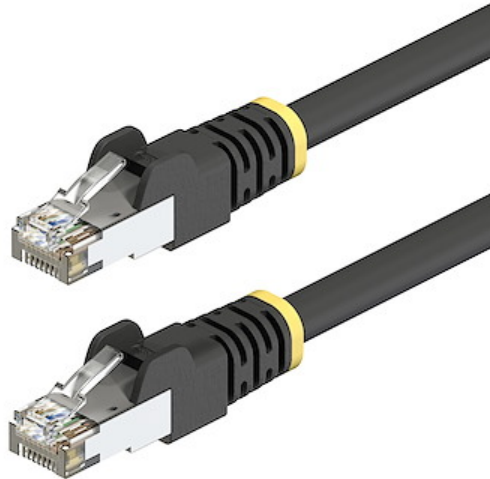

75ft Black Cat6A Outdoor Ethernet Cable, Snagless RJ45, S/FTP, 23AWG Pure Bare Copper, 500MHz, Shielded Outdoor Rated Patch Cord, UV Resistant

Product ID: C6APATCHUV75FTBK

Establish 10Gbps connectivity for outdoor networking equipment with this Shielded Snagless S/FTP Cat6A Outdoor Ethernet Cable. Built for exterior installations, it delivers high-speed data and power to switches, access points, IP cameras, and other outdoor devices.

The Cat6A Ethernet Cable features snagless 50-micron gold-plated connectors for a precise fit that minimizes wear and signal degradation. A CMX-rated outdoor jacket is designed to withstand exposure to sunlight and environmental elements, making it suitable for exterior runs and building-to-building connections where outdoor-rated cabling is required.

Our Snagless Cat6A Cables are designed for long-lasting performance. The 4-Pair Shielded and Foiled Twisted Pair (S/FTP) construction utilizes 23AWG pure bare copper wire for improved conductivity and low resistance, ensuring reliable transmission and minimal signal loss. Pure bare copper wiring offers consistent performance characteristics across different environments. Each pair is shielded in aluminum-mylar foil and tinned copper braid for enhanced EMI protection.

Ideal for exterior networking applications, this Shielded Cat6A patch cord supports 10GBASE-T performance and delivers up to 100W for PoE++ devices. It provides reliable connectivity and power to outdoor PoE switches, wireless access points, surveillance cameras, and other edge devices exposed to environmental conditions. Backward compatibility with Cat 6 and Cat 5/5e standards ensures seamless integration into existing copper networking infrastructure.