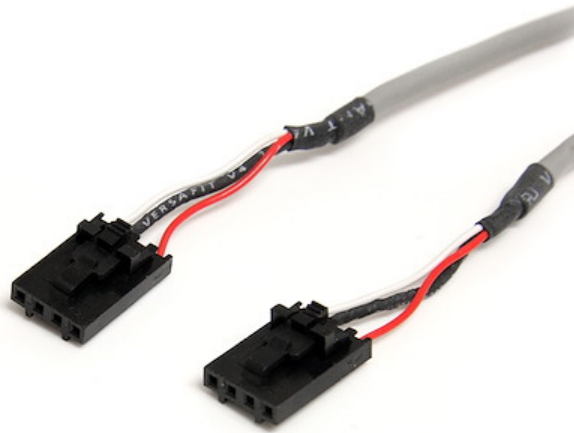

30in MPC2 CD-ROM Audio Cable - F/F

Product ID: CDAUDIO2

This durable 30in MPC2 CD-ROM Audio Cable lets you connect a CD-ROM audio output to a sound card. Backed by lifetime warranty.

Certifications, Reports and Compatibility

Applications

- Connects a CD-ROM audio output to a sound card
- Supports Creative Labs, Aztech

Features

Connector(s)

Warranty	Lifetime
Connector A	MPC2 (4 pin, Audio)
Connector B	MPC2 (4 pin, Audio)

Physical Characteristics

Color	Gray
-------	------

Cable Length	30.0 in [76.2 cm]
Product Length	30.0 in [76.2 cm]
Weight of Product	0.4 oz [10 g]

Packaging Information

Package Length	3.2 in [82 mm]
Package Width	0.8 in [20 mm]
Package Height	5.9 in [15 cm]
Shipping (Package) Weight	0.7 oz [20 g]

What's in the Box

Included in Package	30 Inch MPC2 CD-ROM Audio Cable
---------------------	---------------------------------

**Product appearance and specifications are subject to change without notice.*