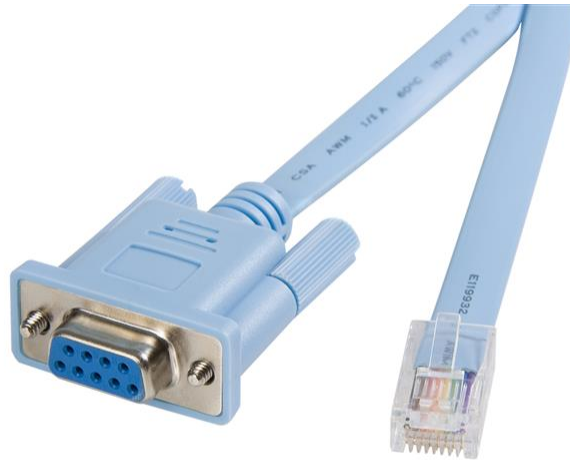

6 ft RJ45 to DB9 Cisco Console Management Router Cable - M/F

Product ID: DB9CONCABL6

The DB9CONCABL6 6ft Cisco Console Management Cable is designed as a replacement cable for use with several Cisco routers, including the 600, 800, 1600 and 1700 series.

StarTech.com's Cisco Console Management cable is Equivalent to Cisco Part No. CAB-CONSOLE-RJ45 and AIR-CONCAB1200 Console Cable for 1130AG, 1200, 1230AG, and 1240 Platforms.

Certifications, Reports and Compatibility

Applications

- Connect to your Cisco device (switch, router, firewall, etc.) from your PC or laptop, for reprogramming and updating your Cisco equipment

Features

- 1x RJ-45 male connector
- 1x DB-9 female connector
- Compatible with Cisco equipment

Hardware	Warranty	Lifetime
	Number of Conductors	8
	Cable Jacket Material	PVC - Polyvinyl Chloride

Connector(s)	Connector A	RJ-45
	Connector B	DB-9 (9 pin, D-Sub)

Physical Characteristics	Color	Blue
	Wire Gauge	24 AWG
	Cable Length	6.0 ft [1.8 m]
	Product Length	6.1 ft [1.8 m]
	Product Width	1.3 in [33.400 mm]
	Product Height	0.6 in [15.700 mm]
	Weight of Product	3.1 oz [87.000 g]