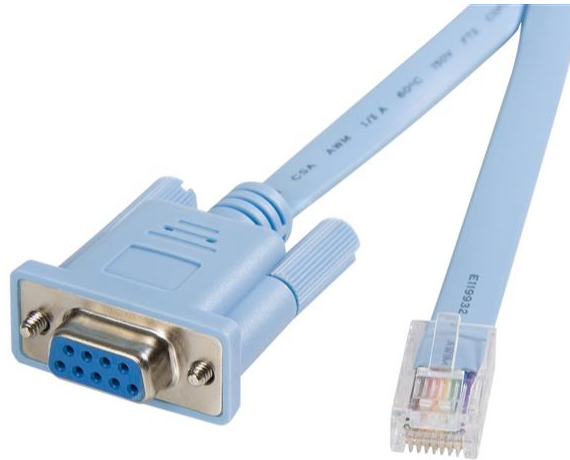

## 6 ft RJ45 to DB9 Cisco Console Management Router Cable - M/F

Product ID: DB9CONCABL6

The DB9CONCABL6 6ft Cisco Console Management Cable is designed as a replacement cable for use with several Cisco routers, including the 600, 800, 1600 and 1700 series.

StarTech.com's Cisco Console Management cable is Equivalent to Cisco Part No. CAB-CONSOLE-RJ45 and AIR-CONCAB1200 Console Cable for 1130AG, 1200, 1230AG, and 1240 Platforms.