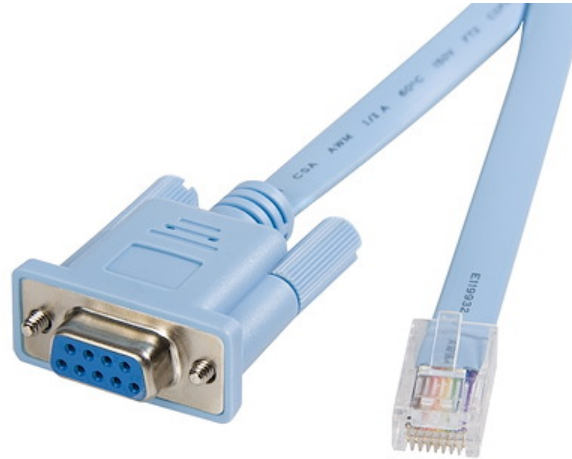

6 ft RJ45 to DB9 Cisco Console Management Router Cable - M/F

Product ID: DB9CONCABL6

The DB9CONCABL6 6ft Cisco Console Management Cable is designed as a replacement cable for use with several Cisco routers, including the 600, 800, 1600 and 1700 series.

StarTech.com's Cisco Console Management cable is Equivalent to Cisco Part No. CAB-CONSOLE-RJ45 and AIR-CONCAB1200 Console Cable for 1130AG, 1200, 1230AG, and 1240 Platforms.

Certifications, Reports and Compatibility

Applications

- Connect to your Cisco device (switch, router, firewall, etc.) from your PC or laptop, for reprogramming and updating your Cisco equipment

Features

- 1x RJ-45 male connector
 - 1x DB-9 female connector
 - Compatible with Cisco equipment
-

Physical Characteristics

Color	Blue
Wire Gauge	24 AWG
Cable Length	6.0 ft [1.8 m]
Product Length	6.1 ft [1.8 m]
Product Width	1.3 in [33.4 mm]
Product Height	0.6 in [1.6 cm]
Weight of Product	3.2 oz [90.0 g]