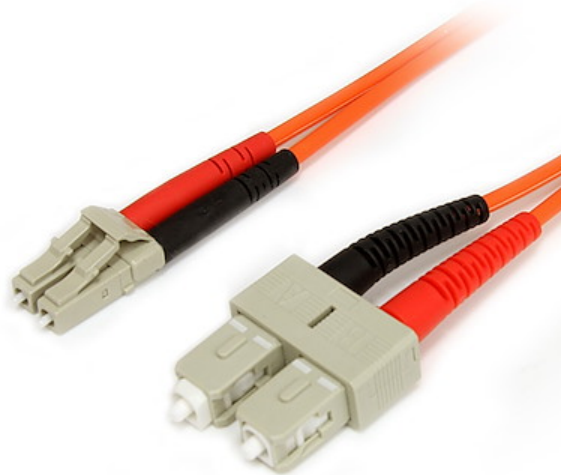

## 2m Fiber Optic Cable - Multimode Duplex 62.5/125 LSZH Fiber Jumper Cord - LC/SC

**Product ID:** FIBLCSC2

The FIBLCSC2 2-meter (6.6ft) Multimode 62.5/125 Duplex Fiber Patch Cable is terminated with one LC (male) connector and one SC (male) connector, to provide the necessary connection between fiber networking devices for high-speed, long distance networks.

This LC-SC patch cable is housed in a LSZH (Low-Smoke, Zero-Halogen) flame retardant jacket, to ensure minimal smoke, toxicity and corrosion when exposed to high sources of heat, in the event of a fire. Making it ideal for use in industrial settings, central offices and schools, as well as residential settings where building codes are a consideration.

Backed by Lifetime Warranty, our LC-SC Multimode Fiber Patch cable is guaranteed to provide long-lasting dependability, and top quality performance.