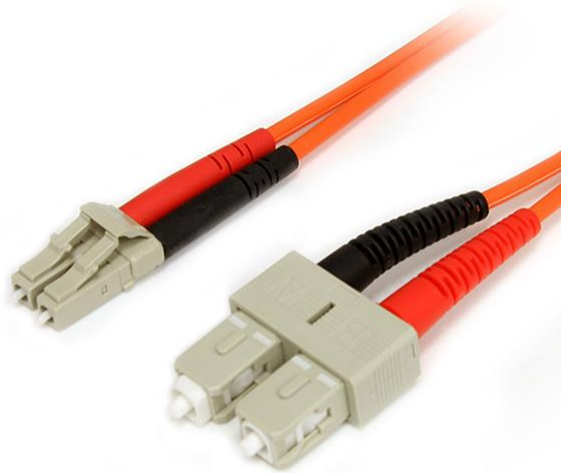

Fiber Optic Cable - Multimode Duplex 62.5/125 - LSZH - LC/SC - 2 m

**Product ID:** FIBLCSC2

The FIBLCSC2 2-meter (6.6ft) Multimode 62.5/125 Duplex Fiber Patch Cable is terminated with one LC (male) connector and one SC (male) connector, to provide the necessary connection between fiber networking devices for high-speed, long distance networks.

This LC-SC patch cable is housed in a LSZH (Low-Smoke, Zero-Halogen) flame retardant jacket, to ensure minimal smoke, toxicity and corrosion when exposed to high sources of heat, in the event of a fire. Making it ideal for use in industrial settings, central offices and schools, as well as residential settings where building codes are a consideration.

Backed by Lifetime Warranty, our LC-SC Multimode Fiber Patch cable is guaranteed to provide long-lasting dependability, and top quality performance.