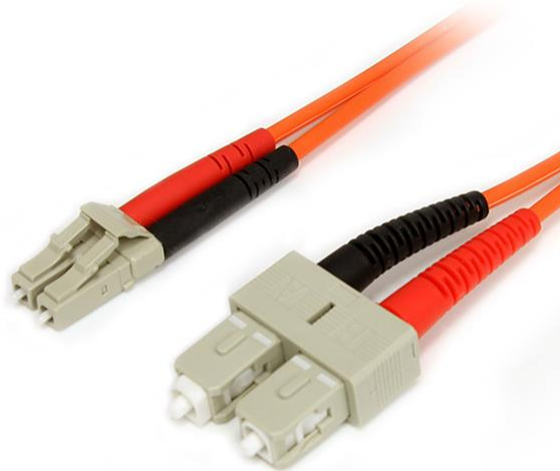

Fiber Optic Cable - Multimode Duplex 62.5/125 - LSZH - LC/SC - 3 m

Product ID: FIBLCSC3

The FIBLCSC3 3-meter (10ft) Multimode 62.5/125 Duplex Fiber Patch Cable is terminated with one LC (male) connector and one SC (male) connector, to provide the necessary connection between fiber networking devices for high-speed, long distance networks.

This LC-SC patch cable is housed in a LSZH (Low-Smoke, Zero-Halogen) flame retardant jacket, to ensure minimal smoke, toxicity and corrosion when exposed to high sources of heat, in the event of a fire. Making it ideal for use in industrial settings, central offices and schools, as well as residential settings where building codes are a consideration.

To ensure optimum performance, our multimode fiber duplex cable is individually tested and certified to be within acceptable optical insertion loss limits for guaranteed compatibility and 100% reliability.

Backed by Lifetime Warranty, our LC-SC Multimode Fiber Patch cable is guaranteed to provide long-lasting dependability, and top quality performance.

Certifications, Reports and Compatibility

Applications