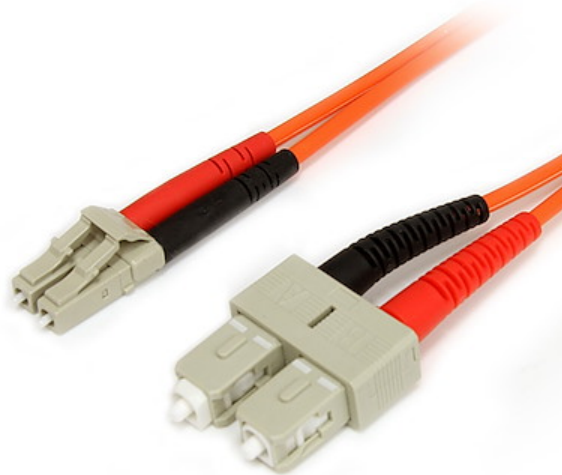

Fiber Optic Cable - Multimode Duplex 62.5/125 - LSZH - LC/SC - 5 m

**Product ID:** FIBLCSC5

The FIBLCSC5 5-meter (16ft) Multimode 62.5/125 Duplex Fiber Patch Cable is terminated with one LC (male) connector and one SC (male) connector, to provide the necessary connection between fiber networking devices for high-speed, long distance networks.

This LC-SC patch cable is housed in a LSZH (Low-Smoke, Zero-Halogen) flame retardant jacket, to ensure minimal smoke, toxicity and corrosion when exposed to high sources of heat, in the event of a fire. Making it ideal for use in industrial settings, central offices and schools, as well as residential settings where building codes are a consideration.

Backed by Lifetime Warranty, our LC-SC Multimode Fiber Patch cable is guaranteed to provide long-lasting dependability, and top quality performance.

### Physical Characteristics

Color	Orange
Cable Length	16.4 ft [5 m]
Product Length	16.4 ft [5 m]

---