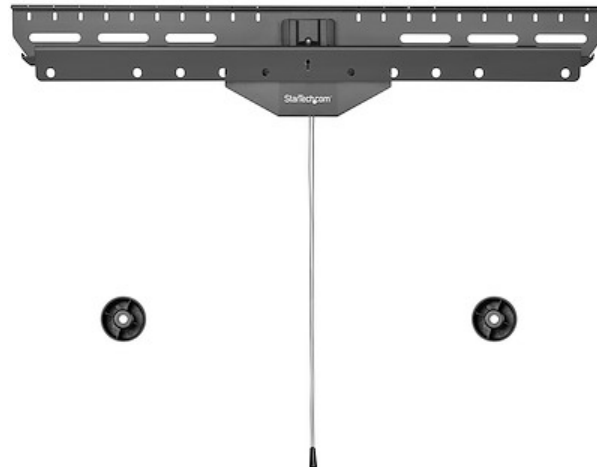

No-Stud TV Wall Mount - Low Profile Heavy Duty VESA TV Wall Mount for up to 80 inch Display (110lb/50kg) - Universal Television Wall Mount - Studless Tilting Flat Screen Mount

Product ID: FPWHANGER

This No-Stud TV Wall Mount enables you to easily and securely mount your display from 37" up to 80" to walls without the need to align the bracket with wall studs. Its steel frame supports displays up to 110lb / 50kg in weight and provides the ability to tilt your display to ensure your application and the ideal viewing angle are aligned.

The studless design of this Universal TV Wall Mount makes it easy for you to mount your TV to a drywall or plaster wall in any boardroom, office, or classroom setup. Simply choose the best mounting location and secure the mounting bracket into the wall (with included nails); no need to drill, look for wall studs, and useful for offices and environments with metal studs. The included Automatic Spring Lock lets you conveniently mount and secure your TV in place.

This Low Profile TV Wall Mount is perfect for applications like digital signage, where space and aesthetics are important. With a 1.2" profile from the wall, this Wall Mount TV Hanger provides a professional and clean look.