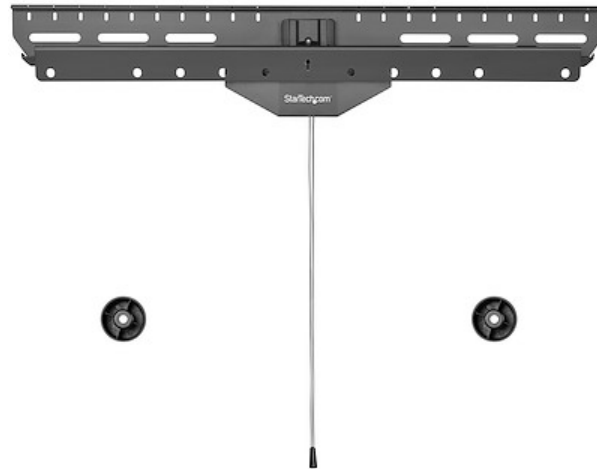

No-Stud TV Wall Mount - Low Profile Heavy Duty VESA TV Wall Mount for up to 80 inch Display (110lb/50kg) - Universal Television Wall Mount - Studless Tilting Flat Screen Mount

Product ID: FPWHANGER

This No-Stud TV Wall Mount enables you to easily and securely mount your display from 37" up to 80" to walls without the need to align the bracket with wall studs. Its steel frame supports displays up to 110lb / 50kg in weight and provides the ability to tilt your display to ensure your application and the ideal viewing angle are aligned.

The studless design of this Universal TV Wall Mount makes it easy for you to mount your TV to a drywall or plaster wall in any boardroom, office, or classroom setup. Simply choose the best mounting location and secure the mounting bracket into the wall (with included nails); no need to drill, look for wall studs, and useful for offices and environments with metal studs. The included Automatic Spring Lock lets you conveniently mount and secure your TV in place.

This Low Profile TV Wall Mount is perfect for applications like digital signage, where space and aesthetics are important. With a 1.2" profile from the wall, this Wall Mount TV Hanger provides a professional and clean look.