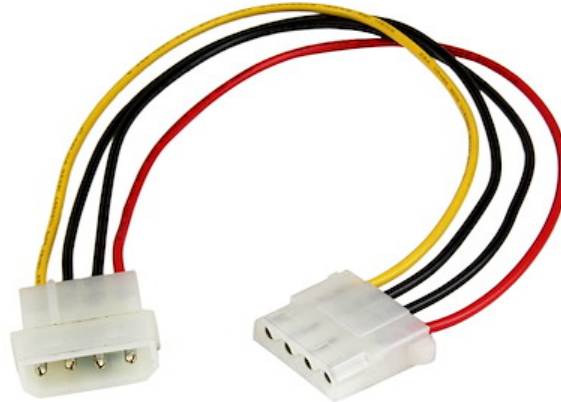

## 12in LP4 Power Extension Cable - M/F

**Product ID:** LP4POWEXT12

The LP4POWEXT12 Extension Cable features two 4-pin lp4 power connectors, one male and one female, and offers 12-inches in cable length, enabling you to extend your LP4 power connections and allowing you to position your devices (i.e. hard drive, DVD-ROM drive, add-in card, etc.) as needed within the system case.

### Applications

- Provides flexibility in LP4 device and cable placement when building or upgrading systems
- Extend the connection distance of your 4 pin LP4 devices by 12-inches

### Features

- 1x LP4 male power connector
- 1x LP4 female power connector
- Provides 12" in cable length

---

**Connector(s)**

Warranty	Lifetime
Connector A	1 - LP4 (4 pin; Large Drive Power)
Connector B	1 - LP4 (4 pin; Large Drive Power)

---

**Physical Characteristics**

Color	Black
Connector Style	Straight
Wire Gauge	18 AWG
Cable Length	12.0 in [304.8 mm]
Product Length	12.0 in [30.5 cm]
Product Width	9.6 in [24.4 cm]
Product Height	3.3 in [8.4 cm]
Weight of Product	0.6 oz [17.0 g]