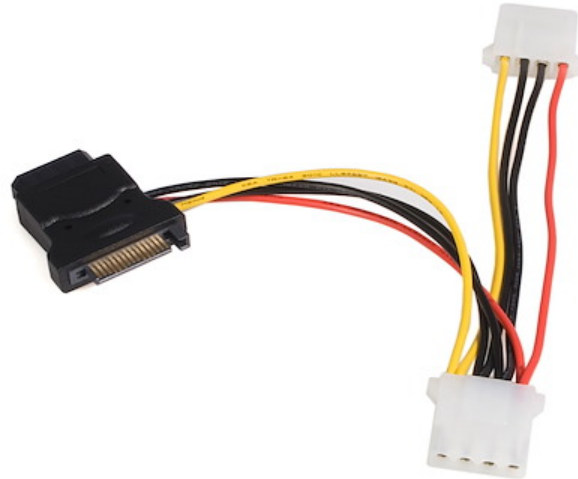

SATA to LP4 Power Cable Adapter with 2 Additional LP4

Produkt ID: LP4SATAFM2L

The LP4SATAFM2L SATA to LP4 Power Cable, lets you power an IDE (LP4-connected) drive using a SATA power connector from the computer power supply. The adapter features two additional LP4 power connectors, offering the versatility to connect two additional (LP4 connected) drives (CD/DVD-ROM, HDD, etc.) using the same single connection to the computer power supply.

This high quality LP4/SATA power adapter cable is expertly designed for durability, and is backed by StarTech.com's Lifetime Warranty.

Certifikat, rapporter och kompatibilitet

Användning

- Power two (LP4 connected) drives

Funktioner

- Compatible with all IDE hard drives
- SATA to dual LP4

Kontakt(er)

Garantipolicy

Lifetime

Connector A	SATA-ström (15-stifts)
Connector B	LP4 (4-stift, Molex-type Large Drive Power)

Utseende

Färg	Svart
Kabellängd	6.0 in [15.3 cm]
Produktlängd	6.0 in [15.3 cm]
Produktbredd	1.0 in [26.0 mm]
Produkt höjd	0.3 in [8.0 mm]
Produktvikt	1.0 oz [29.5 g]

Förpackning

Package Length	4.9 in [12.4 cm]
Package Width	0.2 in [4.0 mm]
Package Height	8.7 in [22.2 cm]
Fraktvikt (förpackning)	1.0 oz [29.5 g]

Vad det är i lådan

Ingår i paketet	SATA to LP4 Power Cable Adapter with 2 Additional LP4
-----------------	---