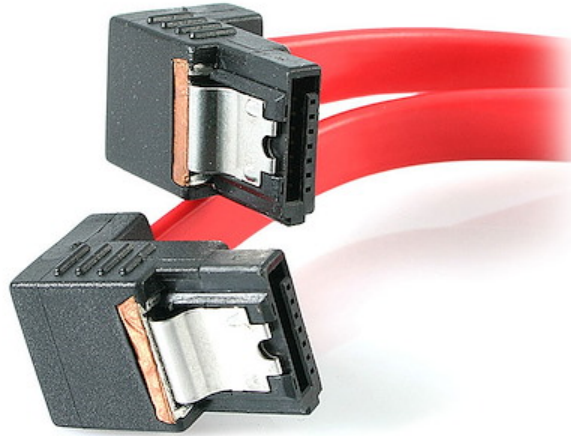

18in Right Angle Latching SATA Serial ATA Cable

Productcode: LSATA18RA2

The LSATA18RA2 Right Angle (90-degree) SATA Cable enables you to plug in your SATA hard drive in hard to reach areas or tight spaces, using right-angled SATA connectors to reduce the amount of space required at the connection point and supports full SATA 3.0 bandwidth of up to 6Gbps when used with SATA 3.0 compliant drives.

The latching connectors lock when connected to a supporting (latchable) SATA port, ensuring a snug, and secured data connection every time to prevent accidental disconnects.

Featuring a low profile, yet durable construction, the flexible design improves airflow and reduces clutter in your computer case, helping to keep the case clean and cool.

Eigenschappen

- 2x Right-Angled/90-degree Latching SATA connectors
- Ondersteunt de volle SATA 3.0 bandbreedte van 6 Gbit/s
- Compatible with both 3.5" and 2.5" SATA hard drives
- 45 cm lange kabel

Hardware

Fysieke eigenschappen

Kleur	Rood
Stijl connector	Haaks met hoek naar rechts
Kabellengte	18.0 in [45.7 cm]
Lengte product	18.0 in [45.7 cm]
Breedte product	0.0 in [0 mm]
Hoogte product	0.0 in [0 mm]
Gewicht product	0.0 oz [0 g]