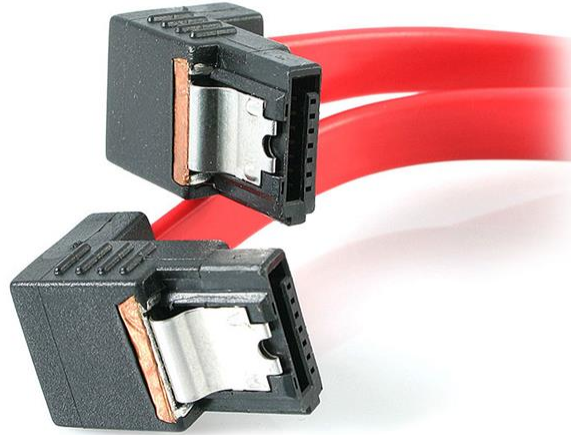

18in Right Angle Latching SATA Serial ATA Cable

Product ID: LSATA18RA2

The LSATA18RA2 Right Angle (90-degree) SATA Cable enables you to plug in your SATA hard drive in hard to reach areas or tight spaces, using right-angled SATA connectors to reduce the amount of space required at the connection point and supports full SATA 3.0 bandwidth of up to 6Gbps when used with SATA 3.0 compliant drives.

The latching connectors lock when connected to a supporting (latchable) SATA port, ensuring a snug, and secured data connection every time to prevent accidental disconnects.

Featuring a low profile, yet durable construction, the flexible design improves airflow and reduces clutter in your computer case, helping to keep the case clean and cool.

Features

- 2x Right-Angled/90-degree Latching SATA connectors
- Compatible with both 3.5" and 2.5" SATA hard drives
- Supports full SATA 3.0 6Gbps bandwidth
- Provides 18" in cable length

Hardware

Warranty	Lifetime
Cable Jacket Material	PVC - Polyvinyl Chloride

Performance

Type and Rate	SATA III (6 Gbps)
---------------	-------------------

Connector(s)

Connector A	SATA (7 pin, Data)
Connector B	SATA (7 pin, Data)

Physical Characteristics

Color	Red
Connector Style	Right Angled
Cable Length	18.0 in [45.7 cm]
Product Length	18.0 in [45.7 cm]
Product Width	0.0 in [0 mm]
Product Height	0.0 in [0 mm]
Weight of Product	0.0 oz [0 g]