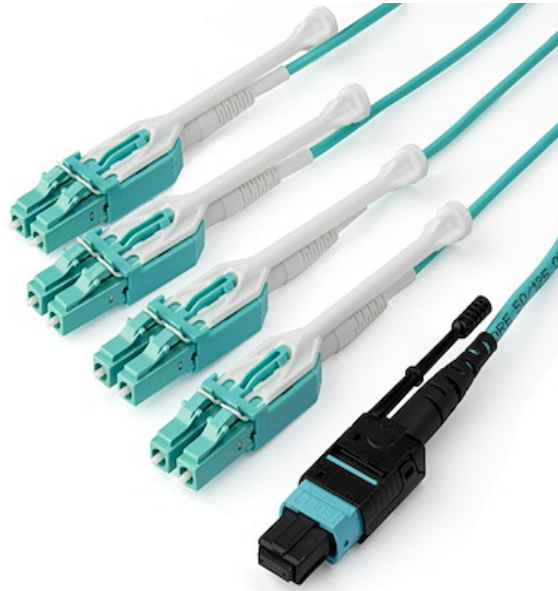

MPO/MTP to LC Breakout Cable - Plenum-Rated - OM3, 40Gb - Push/Pull-Tab - 1 m (3 ft.)

Product ID: MPO8LCPL1M

This MPO/MTP to 8x LC breakout cable lets you fan out a single 40Gbps connection from a 40GBase-SR4 QSFP+ transceiver to four 10Gbps LC SFP+ transceivers.

The push-and-pull tabs optimize accessibility and let you install or remove the connectors with one hand, without using additional tools. Plus, the slim uniboot design of the LC connectors saves space and improves cable management.

The MPO cable is housed in a plenum-rated jacket and is ideal for installations where CMP fire rating is required.

Each OM3 fiber cable has been individually tested for insertion loss and return loss. The full test report is included in each cable bag.

Features

- Obtain higher port density with eight LC network connections combined into a single MPO/MTP connector
- Optimize accessibility and install or remove connectors with one hand using the push-and-pull tabs
- Save space and improve cable management with slim uniboot connectors
- Get test data for your fiber cable - an insertion loss and return loss test report is included in each cable bag