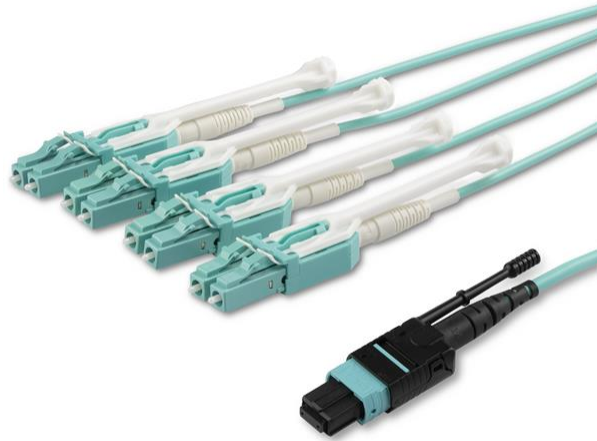

MPO/MTP to LC Breakout Cable - Plenum-Rated - OM3, 40Gb - Push/Pull-Tab - 2 m (6 ft.)

Product ID: MPO8LCPL2M

This MPO/MTP to 8x LC breakout cable lets you fan out a single 40Gbps connection from a 40GBase-SR4 QSFP+ transceiver to four 10Gbps LC SFP+ transceivers.

The push-and-pull tabs optimize accessibility and let you install or remove the connectors with one hand, without using additional tools. Plus, the slim uniboot design of the LC connectors saves space and improves cable management.

The MPO cable is housed in a plenum-rated jacket and is ideal for installations where CMP fire rating is required.

Each OM3 fiber cable has been individually tested for insertion loss and return loss. The full test report is included in each cable bag.

Features

- Obtain higher port density with eight LC network connections combined into a single MPO/MTP connector
- Optimize accessibility and install or remove connectors with one hand using the push-and-pull tabs
- Save space and improve cable management with slim uniboot connectors
- Get test data for your fiber cable - an insertion loss and return loss test report is included in each cable bag