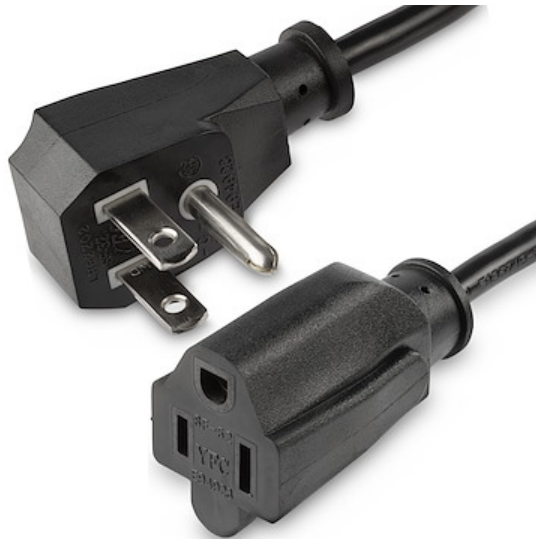

Power Extension Cord - Flat NEMA 5-15P to NEMA 5-15R - 1.5 ft. (18 in.)

Product ID: PACF10118IN

This power extension cord features a flat, low-profile plug that sits flush against the outlet on your power strip, surge protector or wall outlet. The flush connection saves space and lets you attach bulky power adapters without blocking other available power outlets.

Plus, the NEMA cord also lets you extend an existing power cord by up to 1.5 feet. The added cable distance lets you minimize clutter, giving you more room for additional connections on your power strip, surge protector or wall outlet.

The PACF10118IN is backed by a StarTech.com lifetime warranty for guaranteed reliability.

Certifications, Reports and Compatibility

Applications

- Save space on your power strip, surge protector or wall outlet

Features

- Attach bulky power adapters to a power strip or a wall outlet without blocking other outlets
- Extend the connection distance of your power cord by up to 1.5 feet
- Guaranteed reliability

Hardware