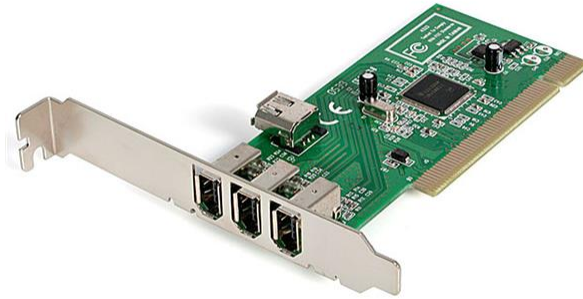

4 port PCI 1394a FireWire Adapter Card - 3 External 1 Internal

Product ID: PCI1394MP

This 4 Port (3 External/1 Internal) PCI 1394 FireWire Adapter Card lets you connect iPods, MP3 players, portable drives, digital camcorders and more to your desktop computer.

The FireWire adapter card supports hot-swapping, so you'll be able to plug, unplug, and swap your FireWire peripherals with ease.

Guaranteed to work with both PCs and Macs, the 4 port PCI FireWire Adapter Card is backed by StarTech.com's Lifetime Warranty and FREE LIFETIME tech support. Plus, the adapter provides both standard profile and low profile/half-height brackets for adapting to slimline or small form factor system applications.

Certifications, Reports and Compatibility

Applications

- Add a high-speed FireWire port to a full or small form factor desktop without any FireWire ports
- Connect a digital camera to a desktop with a PCI slot to download photos and video
- Connect a external FireWire hard drive or optical drive to a PCI-enabled system

Features

- 3 external, 1 shared internal FireWire400 port, with supported data transfer rates up to 400 Mbps

- Compliant with IEEE 1394a - 2000 as well as 1394-1995 standards
- Includes Low Profile installation bracket
- Plug-and-Play and hot-swap compatible