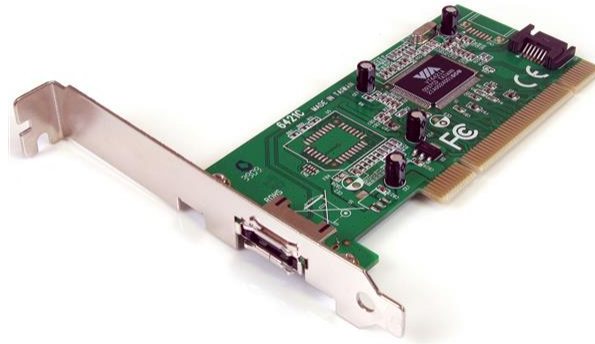

1 Port eSATA + 1 Port SATA PCI SATA Controller Card w/ LP Bracket

Produkt ID: PCIESATA2I

This PCI based SATA Controller Card allows you to turn a PCI slot into one internal SATA and one external SATA (eSATA) connection. Supporting SATA 150 hard drives, and data transfer rates of up to 1.5Gbps, this controller card is the perfect solution if you need an extra SATA port or want to externalize your storage.

Certifikat, rapporter och kompatibilitet

Användning

- Upgrade a PCI-based desktop with SATA and eSATA capabilities
- Add additional SATA capabilities to a desktop computer
- Add SATA capabilities to a low profile/small form factor (SFF) computer

Funktioner

- 1 internal SATA port and 1 external eSATA port
- Large capacity drive support with 48-bit Logical Block Addressing (LBA)
- Fully compliant with the Serial ATA 1.0a specification, with transfer rates up to 1.5Gbps
- Independent 256-byte FIFOs (32 bit x 64 deep) per SATA channel

- Integrated PCI DMA engines
- Includes a low profile/half-height installation bracket

Hårdvara

Garantipolicy	2 Years
Portar	2
Gränssnitt	SATA eSATA & SATA
Busstyp	PCI / PCI-X (5 / 3.3V)
Korttyp	Standardprofil (inkl. LP-fäste)
Chipset-ID	VIA/VLI - VT6421