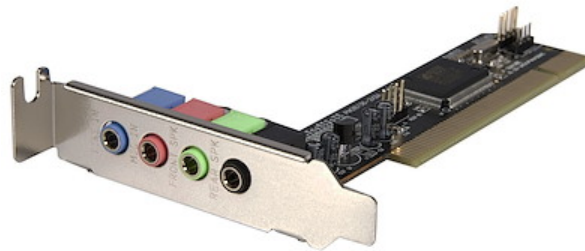

4 Channel Low Profile PCI Sound Adapter Card AC97 3D Audio Effects

Product ID: PCISOUND4LP

This PCI sound card provides high quality, multi-channel audio capability and is configured with low profile bracket that allows the card to be installed in a slim form factor or low profile PC case.

The sound card includes a microphone port for applications requiring audio input (voice chat etc.), two audio output ports for rich, clear sound, and a Line-In port for simple connection of auxiliary devices.

Features

- 4 channel audio output via 3.5mm mini-jacks
- Support for EAX, Karaoke Key and Echoing
- Built-in 32 Ohm earphone buffer
- Full-Duplex operation for recording and playback
- Supports up to 48KHz/16-bit sampling rates

- Legacy SBPro and DOS support
- Compliant with PCI revision 2.2 specification
- Low/Full Profile installation brackets included

Hardware

| | |
|--------------------|--------------------------------|
| Warranty | Lifetime |
| Bus Type | PCI (5 Volt) |
| Card Type | Low Profile (SP bracket incl.) |
| Industry Standards | PCI 2.2 Compliant |
| Chipset ID | C-Media - CMI8738-SX |