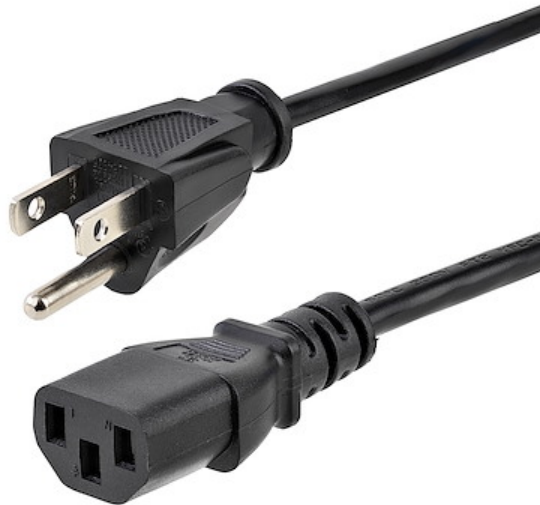

12ft (3.6m) Computer Power Cord, NEMA 5-15P to C13, 10A 125V, 18AWG, Black Replacement AC Power Cord, Printer Power Cord, PC Power Supply Cable, Monitor Power Cable - UL Listed

Product ID: PXT10112

This 12 ft Computer Power Cord makes a suitable replacement for worn-out or missing PC and monitor power cables.

Featuring a NEMA 5-15P Plug and a C13 connector, this high quality replacement cable is compatible with most monitors, PCs, scanners and laser printers.

Designed for durability and dependability, this 18 AWG AC power cord is backed by our Lifetime Warranty.

Certifications, Reports and Compatibility

Applications

- Plugs monitor, PC, laser printer, or scanner into a grounded power outlet

Features

- **AC POWER CORD:** This 12ft (3.6m) 18AWG flexible computer power cable with NEMA 5-15P and IEC 60320 C13 connectors is suitable for workstation/home office use. Rated to carry 125V at 10A.
- **PERFORMANCE AND SAFETY:** UL listed (UL62 & UL817) Fully molded strain relief connectors for durability. 3 Conductor Power Cable made from 100% Copper Wire. Fire Rating: VW-1.

- **SPECS:** 12ft (3.6m) Power Cable NEMA 5-15P to IEC 60320 C13 18AWG 125V 10A (Max) Jacket Rating: SVT Jacket Material: PVC Color: Black Temperature Range: 37F to 140F (3 to 60) Cable Outer Diameter: 0.25in (6.3mm)