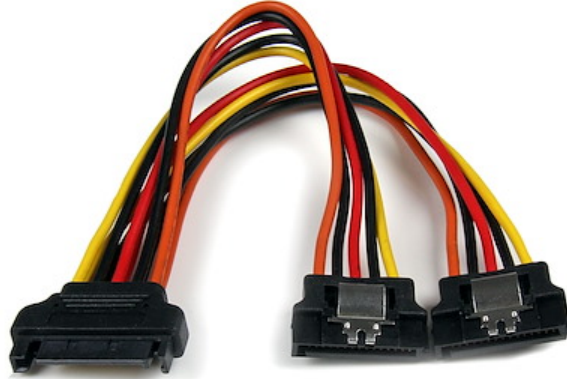

## 6in Latching SATA Power Y Splitter Cable Adapter - M/F

Produkt ID: PYO2LSATA

The PYO2LSATA 6" SATA Power Splitter Cable features a SATA 15-pin plug that connects to a single computer power supply SATA connector and breaks out into two latching SATA 15-pin receptacles, which enables you to connect two Serial ATA drives to a single SATA power connection on the computer power supply.

The latching SATA power connectors ensure a secured connection to the drives, preventing accidental disconnects, while the Y-adapter power split eliminates the cost of having to upgrade the power supply to accommodate an additional SATA drive.

#### Användning

- Add an additional SATA power connection to a computer power supply

#### Funktioner

- 1x SATA Power Plug
- 2x SATA Power Receptacles
- Compatible with both 3.5" and 2.5" SATA hard drives

---

Hårdvara

Garantipolicy	Lifetime
Kabelmanteltyp	PVC - Polyvinyl Chloride

---

Kontakt(er)