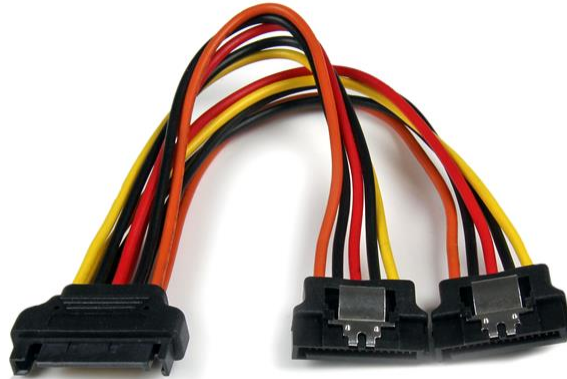

## 6in Latching SATA Power Y Splitter Cable Adapter - M/F

**Product ID:** PYO2LSATA

The PYO2LSATA 6" SATA Power Splitter Cable features a SATA 15-pin plug that connects to a single computer power supply SATA connector and breaks out into two latching SATA 15-pin receptacles, which enables you to connect two Serial ATA drives to a single SATA power connection on the computer power supply.

The latching SATA power connectors ensure a secured connection to the drives, preventing accidental disconnects, while the Y-adapter power split eliminates the cost of having to upgrade the power supply to accommodate an additional SATA drive.

Backed by our lifetime warranty, the PYO2LSATA is constructed of only top quality materials and designed for optimum performance and reliability.

### Features

- 1x SATA Power Plug
  - 2x SATA Power Receptacles
  - Compatible with both 3.5" and 2.5" SATA hard drives
-