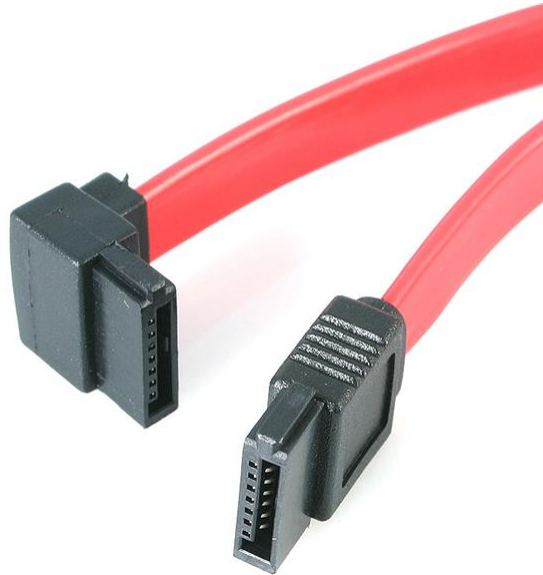

12in SATA to Left Angle SATA Serial ATA Cable

Product ID: SATA12LA1

The SATA12LA1 Left Angle (90-degree) SATA Cable features a standard (straight) SATA receptacle as well as a left-angled SATA receptacle, providing a simple 12-inch connection to a Serial ATA drive, with full SATA 3.0 bandwidth support of up to 6Gbps when used with SATA 3.0 compliant drives.

The left-angled SATA connection enables you to plug in your Serial ATA hard drive in hard to reach areas or tight spaces, while the low profile and flexible design of the cable improves airflow and reduces clutter in your computer case, helping to keep the case clean and cool.

Constructed of only top quality materials and designed for optimum performance and reliability this 12" SATA cable is backed by our lifetime warranty.

As an alternative, StarTech.com also offers a 12in Right Angle SATA cable (SATA12RA1), which provides the same simple installation as this left angled SATA cable, but allows the cable to connect to the SATA drive from the opposite direction.

Warranty	Lifetime
Number of Conductors	7
Cable Jacket Material	PVC - Polyvinyl Chloride

Performance

Type and Rate	SATA III (6 Gbps)
---------------	-------------------

Connector(s)

Connector A	SATA (7 pin, Data)
Connector B	SATA (7 pin, Data)