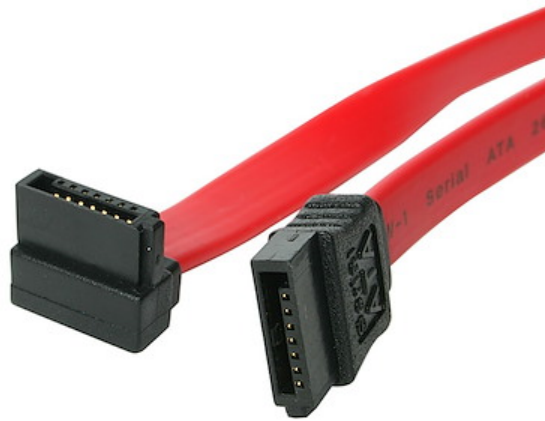

## 12in SATA to Right Angle SATA Serial ATA Cable

N° de produit: SATA12RA1

The SATA12RA1 Right Angle (90-degree) SATA Cable features a standard (straight) SATA receptacle as well as a right-angled SATA receptacle, providing a simple 12-inch connection to a Serial ATA drive, with full SATA 3.0 bandwidth support of up to 6Gbps when used with SATA 3.0 compliant drives.

The right-angled SATA connection enables you to plug in your Serial ATA hard drive in hard to reach areas or tight spaces, while the low profile and flexible design of the cable improves airflow and reduces clutter in your computer case, helping to keep the case clean and cool.

Constructed of only top quality materials and designed for optimum performance and reliability this 12" SATA cable is backed by our lifetime warranty.

As an alternative, StarTech.com also offers an 12in Left Angle SATA cable (SATA12LA1), which provides the same simple installation as this left angled SATA cable, but allows the cable to connected to the SATA drive from the opposite direction.

## Spécifications techniques

- 1x SATA connector
- 1x Right-angled/90-degree SATA connector
- Prise en charge d'une vitesse de transfert SATA 3.0 complète de 6 Gb/s
- Compatible with both 3.5" and 2.5" SATA hard drives
- Fournit 30 cm de longueur de câble