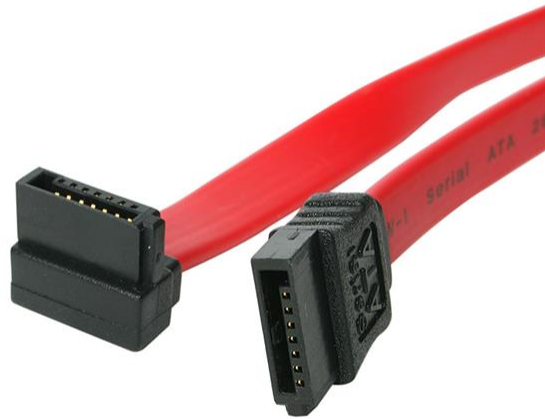

12in SATA to Right Angle SATA Serial ATA Cable

Productcode: SATA12RA1

The SATA12RA1 Right Angle (90-degree) SATA Cable features a standard (straight) SATA receptacle as well as a right-angled SATA receptacle, providing a simple 12-inch connection to a Serial ATA drive, with full SATA 3.0 bandwidth support of up to 6Gbps when used with SATA 3.0 compliant drives.

The right-angled SATA connection enables you to plug in your Serial ATA hard drive in hard to reach areas or tight spaces, while the low profile and flexible design of the cable improves airflow and reduces clutter in your computer case, helping to keep the case clean and cool.

Eigenschappen

- 1x SATA connector
- 1x Right-angled/90-degree SATA connector
- Compatible with both 3.5" and 2.5" SATA hard drives
- Supports full SATA 3.0 6Gbps bandwidth
- Provides 12" in cable length

Fysieke eigenschappen

Kleur	Rood
Stijl connector	Recht naar haaks rechts
Draaddikte	26 AWG (0.404 mm)
Kabellengte	12.0 in [30.5 cm]
Lengte product	12.0 in [30.5 cm]
Gewicht product	0.3 oz [9.7 g]

Verpakkingsinformatie