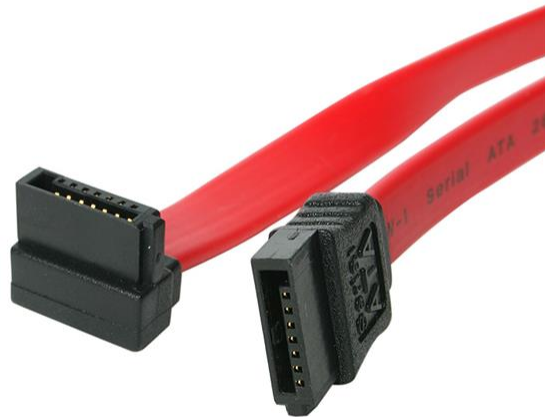

12in SATA to Right Angle SATA Serial ATA Cable

Product ID: SATA12RA1

The SATA12RA1 Right Angle (90-degree) SATA Cable features a standard (straight) SATA receptacle as well as a right-angled SATA receptacle, providing a simple 12-inch connection to a Serial ATA drive, with full SATA 3.0 bandwidth support of up to 6Gbps when used with SATA 3.0 compliant drives.

The right-angled SATA connection enables you to plug in your Serial ATA hard drive in hard to reach areas or tight spaces, while the low profile and flexible design of the cable improves airflow and reduces clutter in your computer case, helping to keep the case clean and cool.

Constructed of only top quality materials and designed for optimum performance and reliability this 12" SATA cable is backed by our lifetime warranty.

As an alternative, StarTech.com also offers an [%product id="SATA12LA1" text="12in Left Angle SATA cable"%] (SATA12LA1), which provides the same simple installation as this left angled SATA cable, but allows the cable to be connected to the SATA drive from the opposite direction.

Features

- 1x SATA connector
- 1x Right-angled/90-degree SATA connector
- Compatible with both 3.5" and 2.5" SATA hard drives
- Supports full SATA 3.0 6Gbps bandwidth

- Provides 12" in cable length

Hardware	Warranty	Lifetime
	Number of Conductors	2
	Cable Jacket Material	PVC - Polyvinyl Chloride
Performance	Type and Rate	SATA III (6 Gbps)
Connector(s)	Connector A	SATA (7 pin, Data)
	Connector B	SATA (7 pin, Data)
Physical Characteristics	Color	Red
	Connector Style	Straight to Right Angle
	Wire Gauge	26 AWG (0.404 mm)
	Cable Length	12.0 in [3.0 cm]
	Product Length	12.0 in [3.0 cm]
	Weight of Product	0.3 oz [9.741 g]
Packaging Information	Package Quantity	1
	Package Length	8.9 in [2.2 cm]
	Package Width	4.9 in [1.2 cm]
	Package Height	0.3 in [7 mm]
	Shipping (Package) Weight	0.5 oz [14.741 g]
What's in the Box	Included in Package	12in SATA to Right Angle SATA Serial ATA Cable