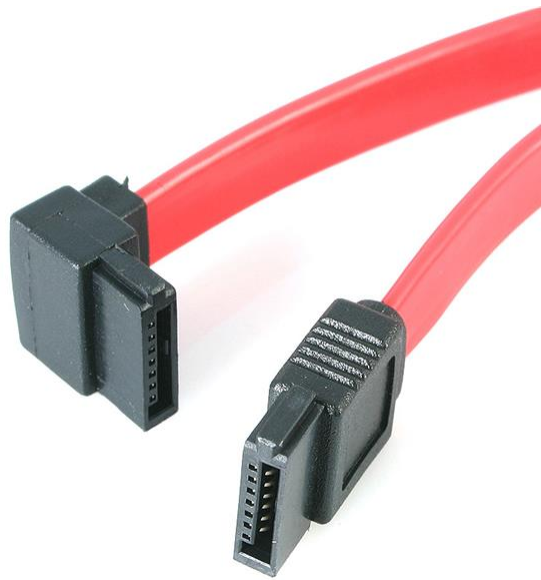

## 18in SATA to Left Angle SATA Serial ATA Cable - F/F

Product ID: SATA18LA1

The SATA18LA1 Left Angle (90-degree) SATA Cable features a standard (straight) SATA receptacle as well as a left-angled SATA receptacle, providing a simple 18-inch connection to a Serial ATA drive, with full SATA 3.0 bandwidth support of up to 6Gbps when used with SATA 3.0 compliant drives.

The left-angled SATA connection enables you to plug in your Serial ATA hard drive in hard to reach areas or tight spaces, while the low profile and flexible design of the cable improves airflow and reduces clutter in your computer case, helping to keep the case clean and cool.

Constructed of only top quality materials and designed for optimum performance and reliability this 18" SATA cable is backed by our lifetime warranty.

As an alternative, StarTech.com also offers a [%product id="SATA18RA1" text="18in Right Angle SATA cable"%] (SATA18RA1), which provides the same simple installation as this left angled SATA cable, but allows the cable to connect to the SATA drive from the opposite direction.