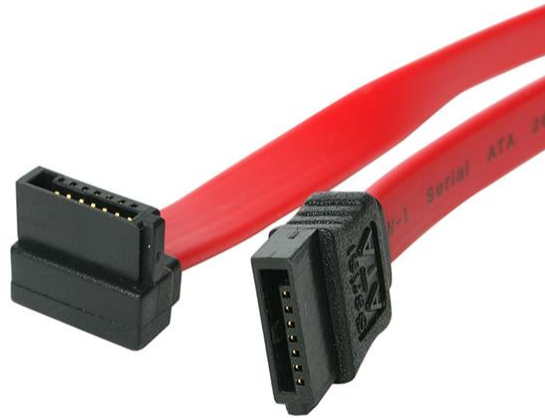

18in SATA to Right Angle SATA Serial ATA Cable

Product ID: SATA18RA1

The SATA18RA1 Right Angle (90-degree) SATA Cable features a standard (straight) SATA receptacle as well as a right-angled SATA receptacle, providing a simple 18-inch connection to a Serial ATA drive, with full SATA 3.0 bandwidth support of up to 6Gbps when used with SATA 3.0 compliant drives.

The right-angled SATA connection enables you to plug in your Serial ATA hard drive in hard to reach areas or tight spaces, while the low profile and flexible design of the cable improves airflow and reduces clutter in your computer case, helping to keep the case clean and cool.

Constructed of only top quality materials and designed for optimum performance and reliability this 18" SATA cable is backed by our lifetime warranty.

As an alternative, StarTech.com also offers an 18in Left Angle SATA cable (SATA18LA1), which provides the same simple installation as this right angled SATA cable, but allows the cable to connect to the SATA drive from the opposite direction.

Features

- 1x SATA connector
- 1x Right-angled/90-degree SATA connector
- Compatible with both 3.5" and 2.5" SATA hard drives
- Supports full SATA 3.0 6Gbps bandwidth
- Provides 18" in cable length

Hardware