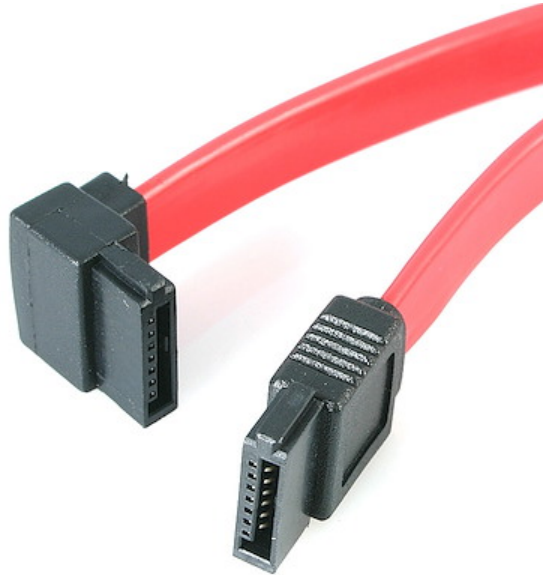

24in SATA to Left Angle SATA Serial ATA Cable

Product ID: SATA24LA1

The SATA24LA1 Left Angle (90-degree) SATA Cable features a standard (straight) SATA receptacle as well as a left-angled SATA receptacle, providing a simple 24-inch connection to a Serial ATA drive, with full SATA 3.0 bandwidth support of up to 6Gbps when used with SATA 3.0 compliant drives.

The left-angled SATA connection enables you to plug in your Serial ATA hard drive in hard to reach areas or tight spaces, while the low profile and flexible design of the cable improves airflow and reduces clutter in your computer case, helping to keep the case clean and cool.

Warranty	Lifetime
Cable Jacket Material	PVC - Polyvinyl Chloride

Performance

Type and Rate	SATA III (6 Gbps)
---------------	-------------------

Connector(s)

Connector A	SATA (7 pin, Data)
Connector B	SATA (7 pin, Data)

Physical Characteristics

Color	Red
Connector Style	Straight to Left Angle
Cable Length	24.0 in [61.0 cm]

Packaging Information

Package Length	4.9 in [12.5 cm]
Package Width	0.5 in [13 mm]
Package Height	8.7 in [22 cm]
Shipping (Package) Weight	0.7 oz [20 g]