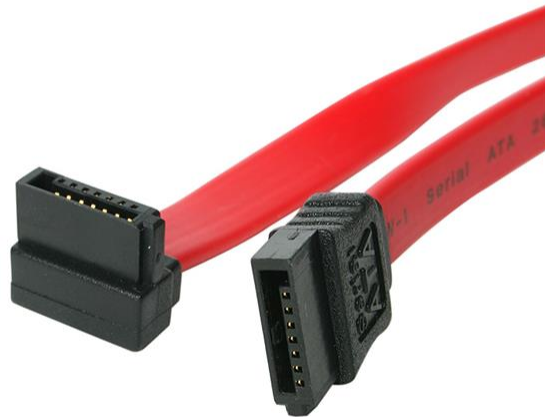

24in SATA to Right Angle SATA Serial ATA Cable

Product ID: SATA24RA1

The SATA24RA1 Right Angle (90-degree) SATA Cable features a standard (straight) SATA receptacle as well as a right-angled SATA receptacle, providing a simple 24-inch connection to a Serial ATA drive, with full SATA 3.0 bandwidth support of up to 6Gbps when used with SATA 3.0 compliant drives.

The right-angled SATA connection enables you to plug in your Serial ATA hard drive in hard to reach areas or tight spaces, while the low profile and flexible design of the cable improves airflow and reduces clutter in your computer case, helping to keep the case clean and cool.

Constructed of only top quality materials and designed for optimum performance and reliability this 24" SATA cable is backed by our lifetime warranty.

As an alternative, StarTech.com also offers an [%product id="SATA24LA1" text="24in Left Angle SATA cable"%] (SATA24LA1), which provides the same simple installation as this right angled SATA cable, but allows the cable to connect to the SATA drive from the opposite direction.

Features

- 1x SATA connector
- 1x Right-angled/90-degree SATA connector
- Compatible with both 3.5" and 2.5" SATA hard drives
- Supports full SATA 3.0 6Gbps bandwidth
- Provides 24" in cable length

Hardware	Warranty	Lifetime
	Cable Jacket Material	PVC - Polyvinyl Chloride
Performance	Type and Rate	SATA III (6 Gbps)
Connector(s)	Connector A	SATA (7 pin, Data)
	Connector B	SATA (7 pin, Data)
Physical Characteristics	Color	Red
	Connector Style	Straight to Right Angle
	Cable Length	24.0 in [6.1 cm]
	Product Length	24.0 in [6.1 cm]
	Product Width	0.0 in [0.000 mm]
	Product Height	0.0 in [0.000 mm]
	Weight of Product	0.6 oz [18.000 g]
Packaging Information	Package Length	8.9 in [2.2 cm]
	Package Width	4.9 in [1.2 cm]
	Package Height	0.6 in [14.000 mm]
	Shipping (Package) Weight	0.8 oz [23.000 g]
What's in the Box	Included in Package	24in SATA to Right Angle SATA Serial ATA Cable