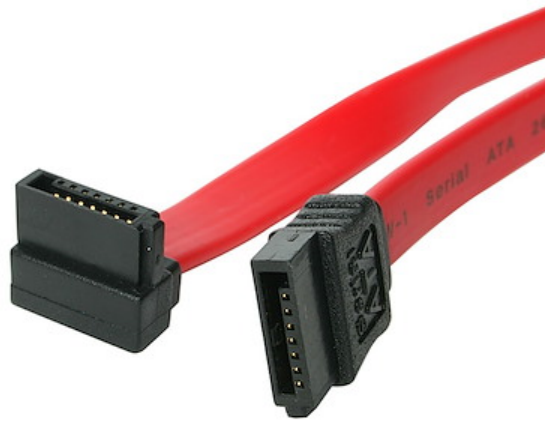

36in SATA to Right Angle SATA Serial ATA Cable

Produkt ID: SATA36RA1

The SATA36RA1 Right Angle (90-degree) SATA Cable features a standard (straight) SATA receptacle as well as a right-angled SATA receptacle, providing a simple 36-inch connection to a Serial ATA drive, with full SATA 3.0 bandwidth support of up to 6Gbps when used with SATA 3.0 compliant drives.

The right-angled SATA connection enables you to plug in your Serial ATA hard drive in hard to reach areas or tight spaces, while the low profile and flexible design of the cable improves airflow and reduces clutter in your computer case, helping to keep the case clean and cool.

Constructed of only top quality materials and designed for optimum performance and reliability this 36" SATA cable is backed by our lifetime warranty.

Certifikat, rapporter och kompatibilitet

Användning

- Installing Serial ATA hard drives, and DVD drives
- Server and storage subsystem applications
- High-end workstation drive installations
- Connections to SATA Drive Arrays

Funktioner

- 1x SATA connector
- 1x Right-angled/90-degree SATA connector
- Supports full SATA 3.0 6Gbps bandwidth
- Compatible with both 3.5" and 2.5" SATA hard drives
- Provides 36" in cable length