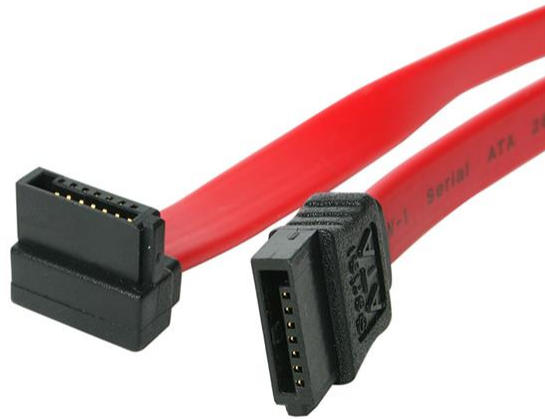

6in SATA to Right Angle SATA Serial ATA Cable

Product ID: SATA6RA1

The SATA6RA1 Right Angle (90-degree) SATA Cable features a standard (straight) SATA receptacle as well as a right-angled SATA receptacle, providing a simple 6-inch connection to a Serial ATA drive, with full SATA 3.0 bandwidth support of up to 6Gbps when used with SATA 3.0 compliant drives.

The right-angled SATA connection enables you to plug in your Serial ATA hard drive in hard to reach areas or tight spaces, while the low profile and flexible design of the cable improves airflow and reduces clutter in your computer case, helping to keep the case clean and cool.

Constructed of only top quality materials and designed for optimum performance and reliability this 6" SATA cable is backed by our lifetime warranty.

As an alternative, StarTech.com also offers an [%product id="SATA6LA1" text="6in Left Angle SATA cable"%] (SATA6LA1), which provides the same simple installation as this right angled SATA cable, but allows the cable to connect to the SATA drive from the opposite direction.