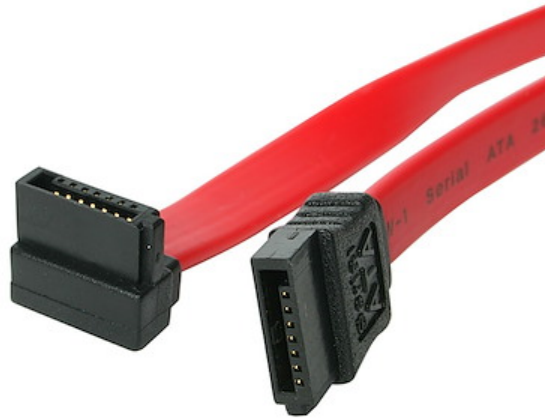

8in SATA to Right Angle SATA Serial ATA Cable

Produkt ID: SATA8RA1

The SATA8RA1 Right Angle (90-degree) SATA Cable features a standard (straight) SATA receptacle as well as a right-angled SATA receptacle, providing a simple 8-inch connection to a Serial ATA drive, with full SATA 3.0 bandwidth support of up to 6Gbps when used with SATA 3.0 compliant drives.

The right-angled SATA connection enables you to plug in your Serial ATA hard drive in hard to reach areas or tight spaces, while the low profile and flexible design of the cable improves airflow and reduces clutter in your computer case, helping to keep the case clean and cool.

Constructed of only top quality materials and designed for optimum performance and reliability this 8" SATA cable is backed by our lifetime warranty.

As an alternative, StarTech.com also offers an 8in Left Angle SATA cable (SATA8LA1), which provides the same simple installation as this right angled SATA cable, but allows the cable to connect to the SATA drive from the opposite direction.

Funktioner

- 1x SATA connector
- 1x Right-angled/90-degree SATA connector
- Supports full SATA 3.0 6Gbps bandwidth
- Compatible with both 3.5" and 2.5" SATA hard drives
- Provides 8" in cable length

Hårdvara