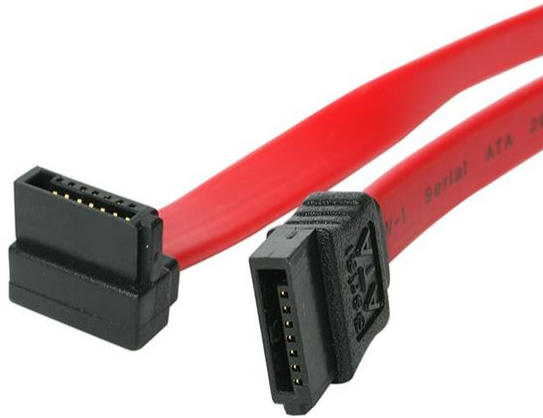

8in SATA to Right Angle SATA Serial ATA Cable

Product ID: SATA8RA1

The SATA8RA1 Right Angle (90-degree) SATA Cable features a standard (straight) SATA receptacle as well as a right-angled SATA receptacle, providing a simple 8-inch connection to a Serial ATA drive, with full SATA 3.0 bandwidth support of up to 6Gbps when used with SATA 3.0 compliant drives.

The right-angled SATA connection enables you to plug in your Serial ATA hard drive in hard to reach areas or tight spaces, while the low profile and flexible design of the cable improves airflow and reduces clutter in your computer case, helping to keep the case clean and cool.

Constructed of only top quality materials and designed for optimum performance and reliability this 8" SATA cable is backed by our lifetime warranty.

As an alternative, StarTech.com also offers an 8in Left Angle SATA cable (SATA8LA1), which provides the same simple installation as this right angled SATA cable, but allows the cable to connect to the SATA drive from the opposite direction.

Connector(s)

Connector A	SATA (7 pin, Data)
Connector B	SATA (7 pin, Data)

Physical Characteristics

Color	Red
Connector Style	Straight to Right Angle
Wire Gauge	26 AWG (0.404 mm)
Cable Length	8.0 in [20.3 cm]
Product Length	8.0 in [20.3 cm]
Product Width	0.6 in [15 mm]
Product Height	0.6 in [15 mm]
Weight of Product	0.2 oz [7 g]