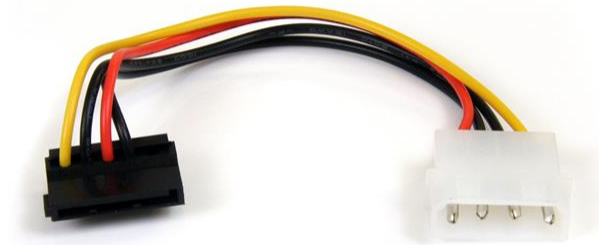

6in 4 Pin LP4 to Right Angle SATA Power Cable Adapter

Productcode: SATAPOWADAPR

This 6-inch 4-Pin LP4 to Right Angle SATA power adapter features one 4-Pin LP4 male connector and one (female) right angle SATA power connector, allowing you to power a Serial ATA hard drive from a conventional LP4 connection, eliminating the need to upgrade the computer power supply for compatibility with the SATA hard drive.

This LP4 to Right Angle SATA adapter is backed by StarTech.com's Lifetime Warranty.

Certificaties, rapporten en compatibiliteit

Toepassingen

- Ideal for desktop computers or servers that use Serial ATA Hard Drives

Eigenschappen

- Compliant with Serial ATA 3.0 standard
- Connects a Serial ATA Hard Drive to a standard internal power connector – SATA (15 pin) to 4 pin Molex (LP4)
- Provide power to your Serial ATA hard drive through a standard Molex connection from your power supply
- Provides 6 inches in cable length

Hardware

Garantiebeleid	Lifetime
Type kabelmantel	PVC - Polyvinyl Chloride

Connector(en)

Connector A	LP4 (4-polig; Molex-type Large Drive Power)
Connector B	SATA voeding (15-polig)

Fysieke eigenschappen

Stijl connector	Recht naar haaks rechts
Draaddikte	18 AWG
Kabellengte	6.0 in [15.2 cm]
Lengte product	6.0 in [15.2 cm]
Breedte product	0.0 in [0.0 mm]
Hoogte product	0.0 in [0.0 mm]
Gewicht product	0.4 oz [11.5 g]