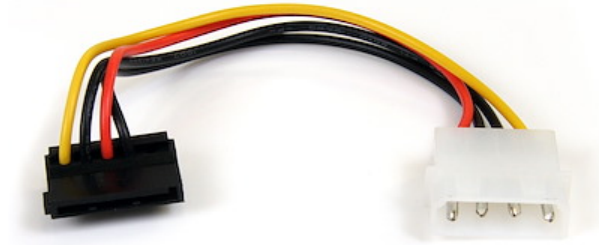

## 6in 4 Pin LP4 to Right Angle SATA Power Cable Adapter

Produkt ID: SATAPOWADAPR

This 6-inch 4-Pin LP4 to Right Angle SATA power adapter features one 4-Pin LP4 male connector and one (female) right angle SATA power connector, allowing you to power a Serial ATA hard drive from a conventional LP4 connection, eliminating the need to upgrade the computer power supply for compatibility with the SATA hard drive.

#### Funktioner

- Provides 6 inches in cable length
- Connects a Serial ATA Hard Drive to a standard internal power connector – SATA (15 pin) to 4 pin Molex (LP4)
- Provide power to your Serial ATA hard drive through a standard Molex connection from your power supply
- Compliant with Serial ATA 3.0 standard

---

Hårdvara

Garantipolicy	Lifetime
Kabelmanteltyp	PVC - Polyvinyl Chloride

---

Kontakt(er)

Connector A	LP4 (4-stift, Molex-type Large Drive Power)
Connector B	SATA-ström (15-stifts)

---

Utseende

Kontakttyp	Rak till högervinklad
Tråddimension	18 AWG
Kabellängd	6.0 in [15.2 cm]
Produktlängd	6.0 in [15.2 cm]
Produktbredd	0.0 in [0.0 mm]
Produkt höjd	0.0 in [0.0 mm]
Produktvikt	0.4 oz [11.5 g]

---