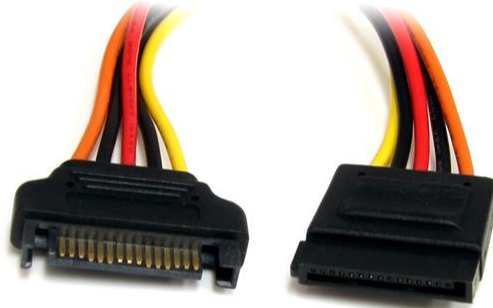

## 12in 15 pin SATA Power Extension Cable

Product ID: SATAPOWEXT12

The SATAPOWEXT12 SATA Power Extension Cable (15-pin, 12-inch) enables you to extend the reach between internal SATA power and drive connections by up to 12 inches.

The extension cable helps to simplify drive installation by overcoming typical connection limitations and reduces the risk of damage to the drive or motherboard SATA connectors by eliminating the need to strain or stretch the cable in order to make the necessary connection.

This SATA Power Extension Cord is backed by StarTech.com's lifetime warranty.

### Features

- Male to Female (15-pin) SATA Power Connectors
- Offers 12" in cable length

<b>Connector(s)</b>	Warranty	90 Days
	Connector A	SATA Power (15 pin)

	Connector B	SATA Power (15 pin)
<b>Physical Characteristics</b>	Wire Gauge	18 AWG
	Cable Length	12.0 in [3.0 cm]
	Product Length	12.0 in [3.0 cm]
	Product Width	1.0 in [25 mm]
	Product Height	0.4 in [10 mm]
	Weight of Product	0.8 oz [23 g]
<b>Packaging Information</b>	Package Quantity	1
	Package Length	8.9 in [2.2 cm]
	Package Width	4.9 in [1.2 cm]
	Package Height	0.3 in [8 mm]
	Shipping (Package) Weight	1.0 oz [28 g]
<b>What's in the Box</b>	Included in Package	12in 15 pin SATA Power Extension Cable