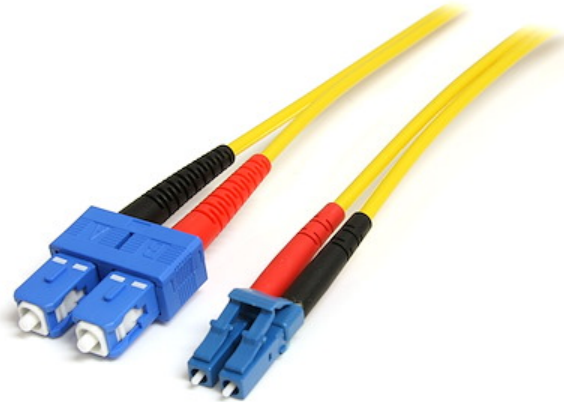

Fiber Optic Cable - Single-Mode Duplex 9/125 - LSZH - LC/SC - 4 m

Produkt ID: SMFIBLCSC4

The SMFIBLCSC4 4m LC to SC Single-Mode Duplex Fiber Cable features 9/125 micron fiber for high-speed, high bandwidth data transmissions over Gigabit Ethernet and Fiber Channel networks, with support for duplex single-mode applications.

This LC-SC patch cable is housed in a LSZH (Low-Smoke, Zero-Halogen) flame retardant jacket, to ensure minimal smoke, toxicity and corrosion when exposed to high sources of heat, in the event of a fire – an ideal solution for use in industrial settings, central offices and schools, as well as residential settings where building codes are a consideration.

Each Duplex 9/125 (OS1) Single-Mode Fiber Patch Cable is individually tested and certified to be within acceptable optical insertion loss limits for guaranteed compatibility and 100% reliability, and is backed by our lifetime warranty.

Vad det är i lådan

Ingår i paketet	4m Single Mode Duplex Fiber Patch Cable LC-SC
-----------------	---

* Produkters utseende och specifikationer kan komma att ändras utan förvarning.